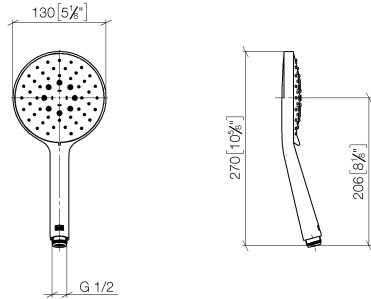

28 016 979

- Three or five settings: COMPACT RAIN, COMPACT SOFT FLOW, COMPACT AQUAPRESSURE FLOW, max. flow rate 15 l/min (at 3 bar)
- with anti-scale system
- spray head Ø 130 mm
- 1/2" connection

Intrinsic protection against back flow.

Fits: IMO, LULU, MADISON, MEM, TARA, CL.1, LISSÉ, VAIA, META, CYO

	Chrome	28 016 979-00
	Chrome	28 016 979-00 0010
	Brushed Platinum	28 016 979-06
	Brushed Platinum	28 016 979-06 0010
	Platinum	28 016 979-08
	Platinum	28 016 979-08 0010
	Dark Chrome	28 016 979-19
	Dark Chrome	28 016 979-19 0010
	Light Gold	28 016 979-26
	Light Gold	28 016 979-26 0010
	Brushed Light Gold	28 016 979-27 0010
	Brushed Light Gold	28 016 979-27
	Brushed Durabrass (23kt Gold)	28 016 979-28
	Brushed Durabrass (23kt Gold)	28 016 979-28 0010
	Matte Black	28 016 979-33
	Matte Black	28 016 979-33 0010
	Brushed Bronze	28 016 979-42
	Brushed Bronze	28 016 979-42 0010
	Brushed Champagne (22kt Gold)	28 016 979-46 0010
	Brushed Champagne (22kt Gold)	28 016 979-46
	Champagne (22kt Gold)	28 016 979-47
	Champagne (22kt Gold)	28 016 979-47 0010
	Brushed Chrome	28 016 979-93
	Brushed Chrome	28 016 979-93 0010
	Brushed Dark Platinum	28 016 979-99 0010
	Brushed Dark Platinum	28 016 979-99

Hand shower - Chrome

IMO

28 016 979

28 016 979

mm [inches]

Flow rate chart

Certificates

DVGW_DW-
6517DN0129.