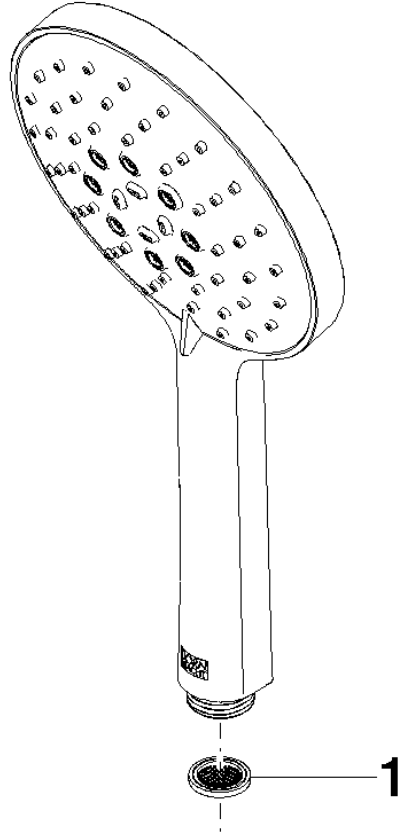

28 016 979

- Three or five settings: COMPACT RAIN, COMPACT SOFT FLOW, COMPACT AQUAPRESSURE FLOW, max. flow rate 15 l/min (at 3 bar)
- with anti-scale system
- spray head Ø 130 mm
- 1/2" connection

Intrinsic protection against back flow.

Fits: IMO, LULU, MADISON, MEM, TARA, CL.1, LISSÉ, VAIA, META, CYO

	Chrome	28 016 979-00
	Chrome	28 016 979-00 0010
	Brushed Platinum	28 016 979-06
	Brushed Platinum	28 016 979-06 0010
	Platinum	28 016 979-08
	Platinum	28 016 979-08 0010
	Dark Chrome	28 016 979-19
	Dark Chrome	28 016 979-19 0010
	Light Gold	28 016 979-26
	Light Gold	28 016 979-26 0010
	Brushed Light Gold	28 016 979-27 0010
	Brushed Light Gold	28 016 979-27
	Brushed Durabrass (23kt Gold)	28 016 979-28
	Brushed Durabrass (23kt Gold)	28 016 979-28 0010
	Matte Black	28 016 979-33
	Matte Black	28 016 979-33 0010
	Brushed Bronze	28 016 979-42
	Brushed Bronze	28 016 979-42 0010
	Brushed Champagne (22kt Gold)	28 016 979-46 0010
	Brushed Champagne (22kt Gold)	28 016 979-46
	Champagne (22kt Gold)	28 016 979-47
	Champagne (22kt Gold)	28 016 979-47 0010
	Brushed Chrome	28 016 979-93
	Brushed Chrome	28 016 979-93 0010
	Brushed Dark Platinum	28 016 979-99 0010
	Brushed Dark Platinum	28 016 979-99

Hand shower - Chrome

IMO

28 016 979

28 016 979

mm [inches]

Flow rate chart

Certificates

DVGW_DW-
6517DN0129.

LGA_29982.

WRAS_2009011.

28 016 979

Spare parts list

No.	Item Number	Name	Quantity used	Delivery time
1	09 23 01 039 90	sieve	1	2